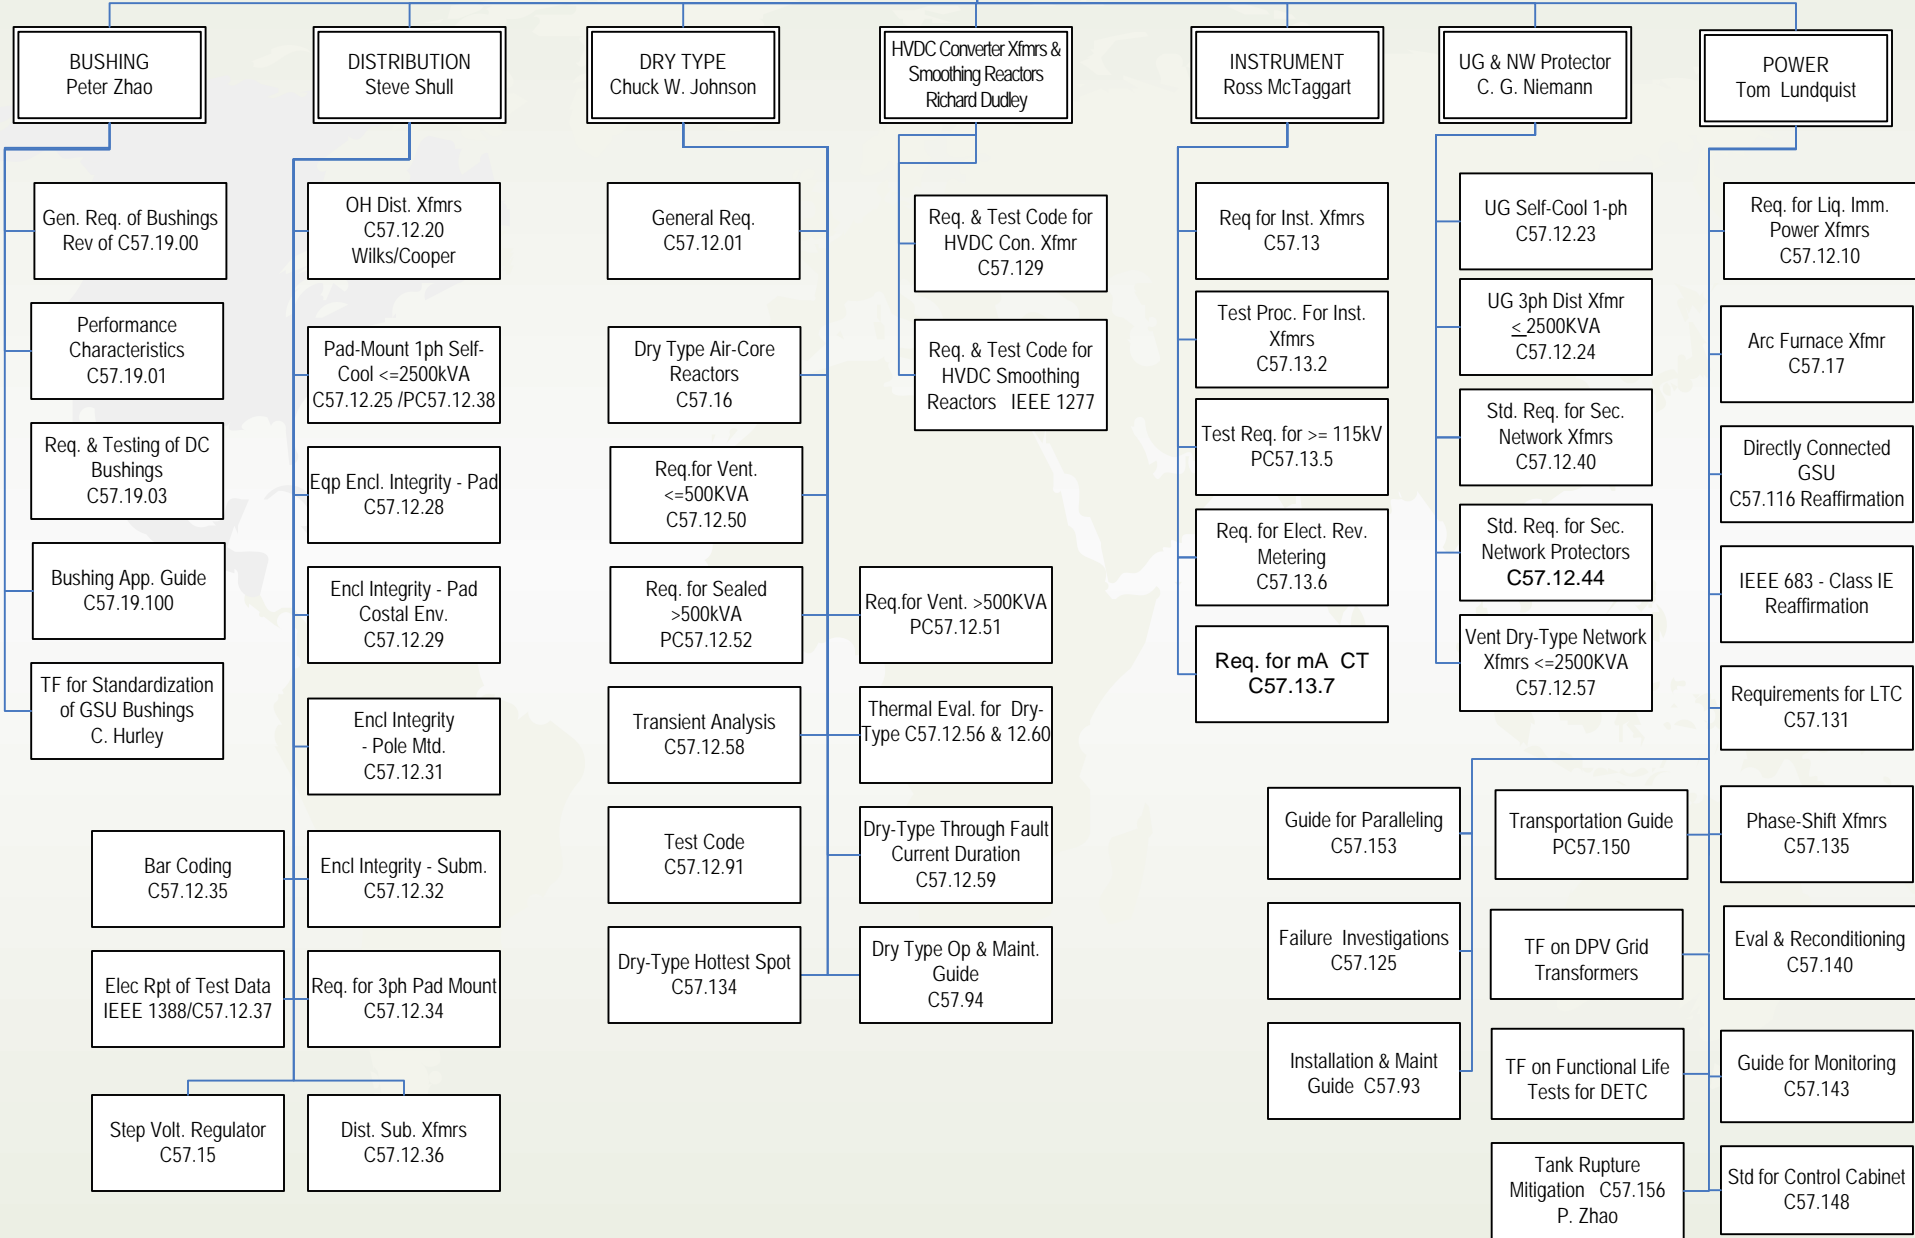

IEEE/PES Transformers Committee - Activity Organization Chart
 Chair: J. Ed Smith
 Vice Chair: Bill Chiu Secretary: Don Platts Treas: Greg Anderson
 Std. Coordinator: Bill Bartley

IEEE/PES Transformers Committee - Activity Organization Chart
 Chair: J. Ed Smith
 Vice Chair: Bill Chiu Secretary: Don Platts Treas: Greg Anderson
 Std. Coordinator: Bill Bartley