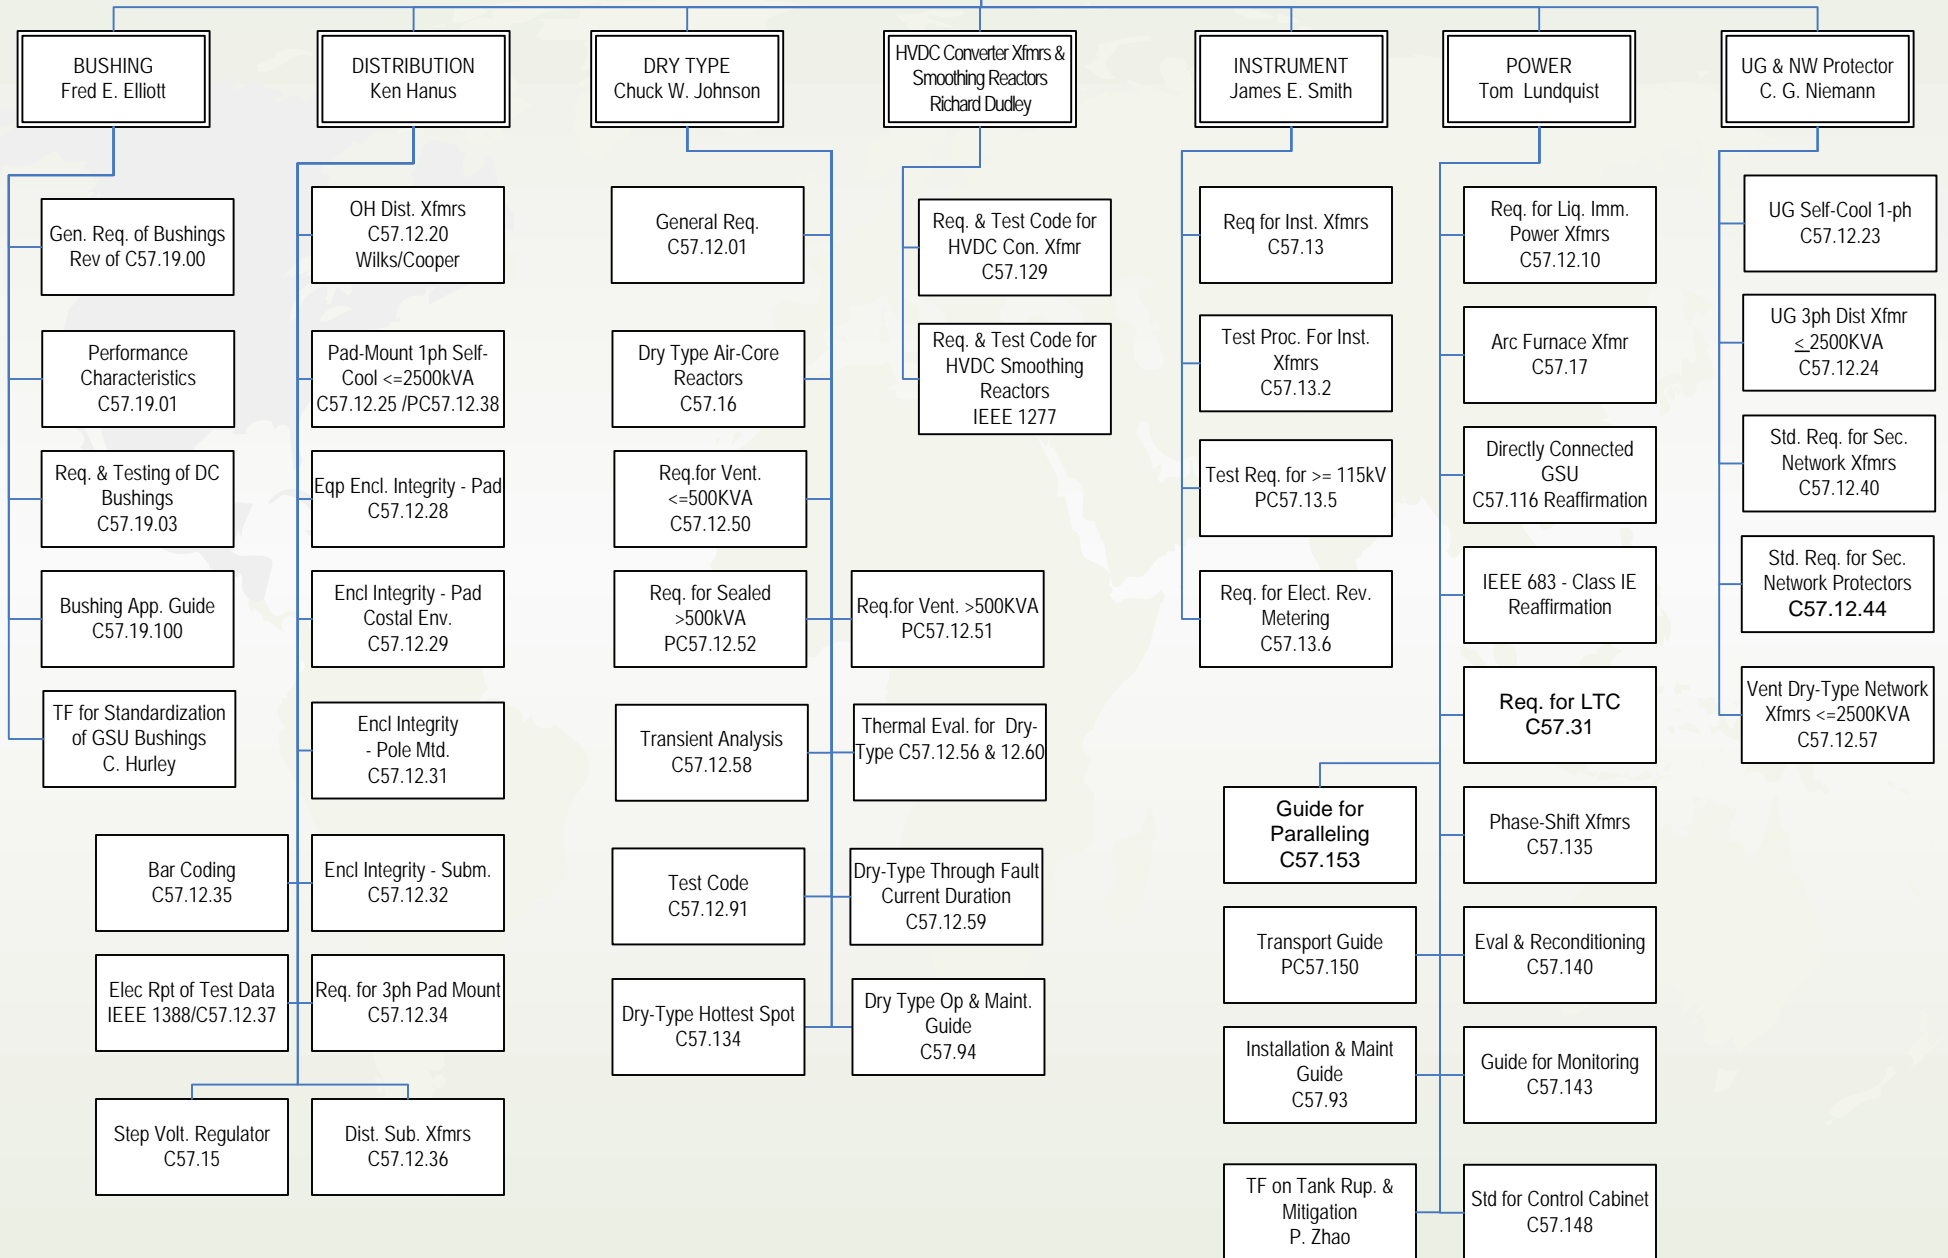

IEEE/PES Transformers Committee - Activity Organization Chart  
 Chair: Tom Prevost  
 Vice Chair: J. Ed Smith Secretary: Bill Chiu Std. Coordinator: Bill Bartley

IEEE/PES Transformers Committee - Activity Organization Chart  
 Chair: Tom Prevost  
 Vice Chair: J. Ed Smith Secretary: Bill Chiu Std. Coordinator: Bill Bartley