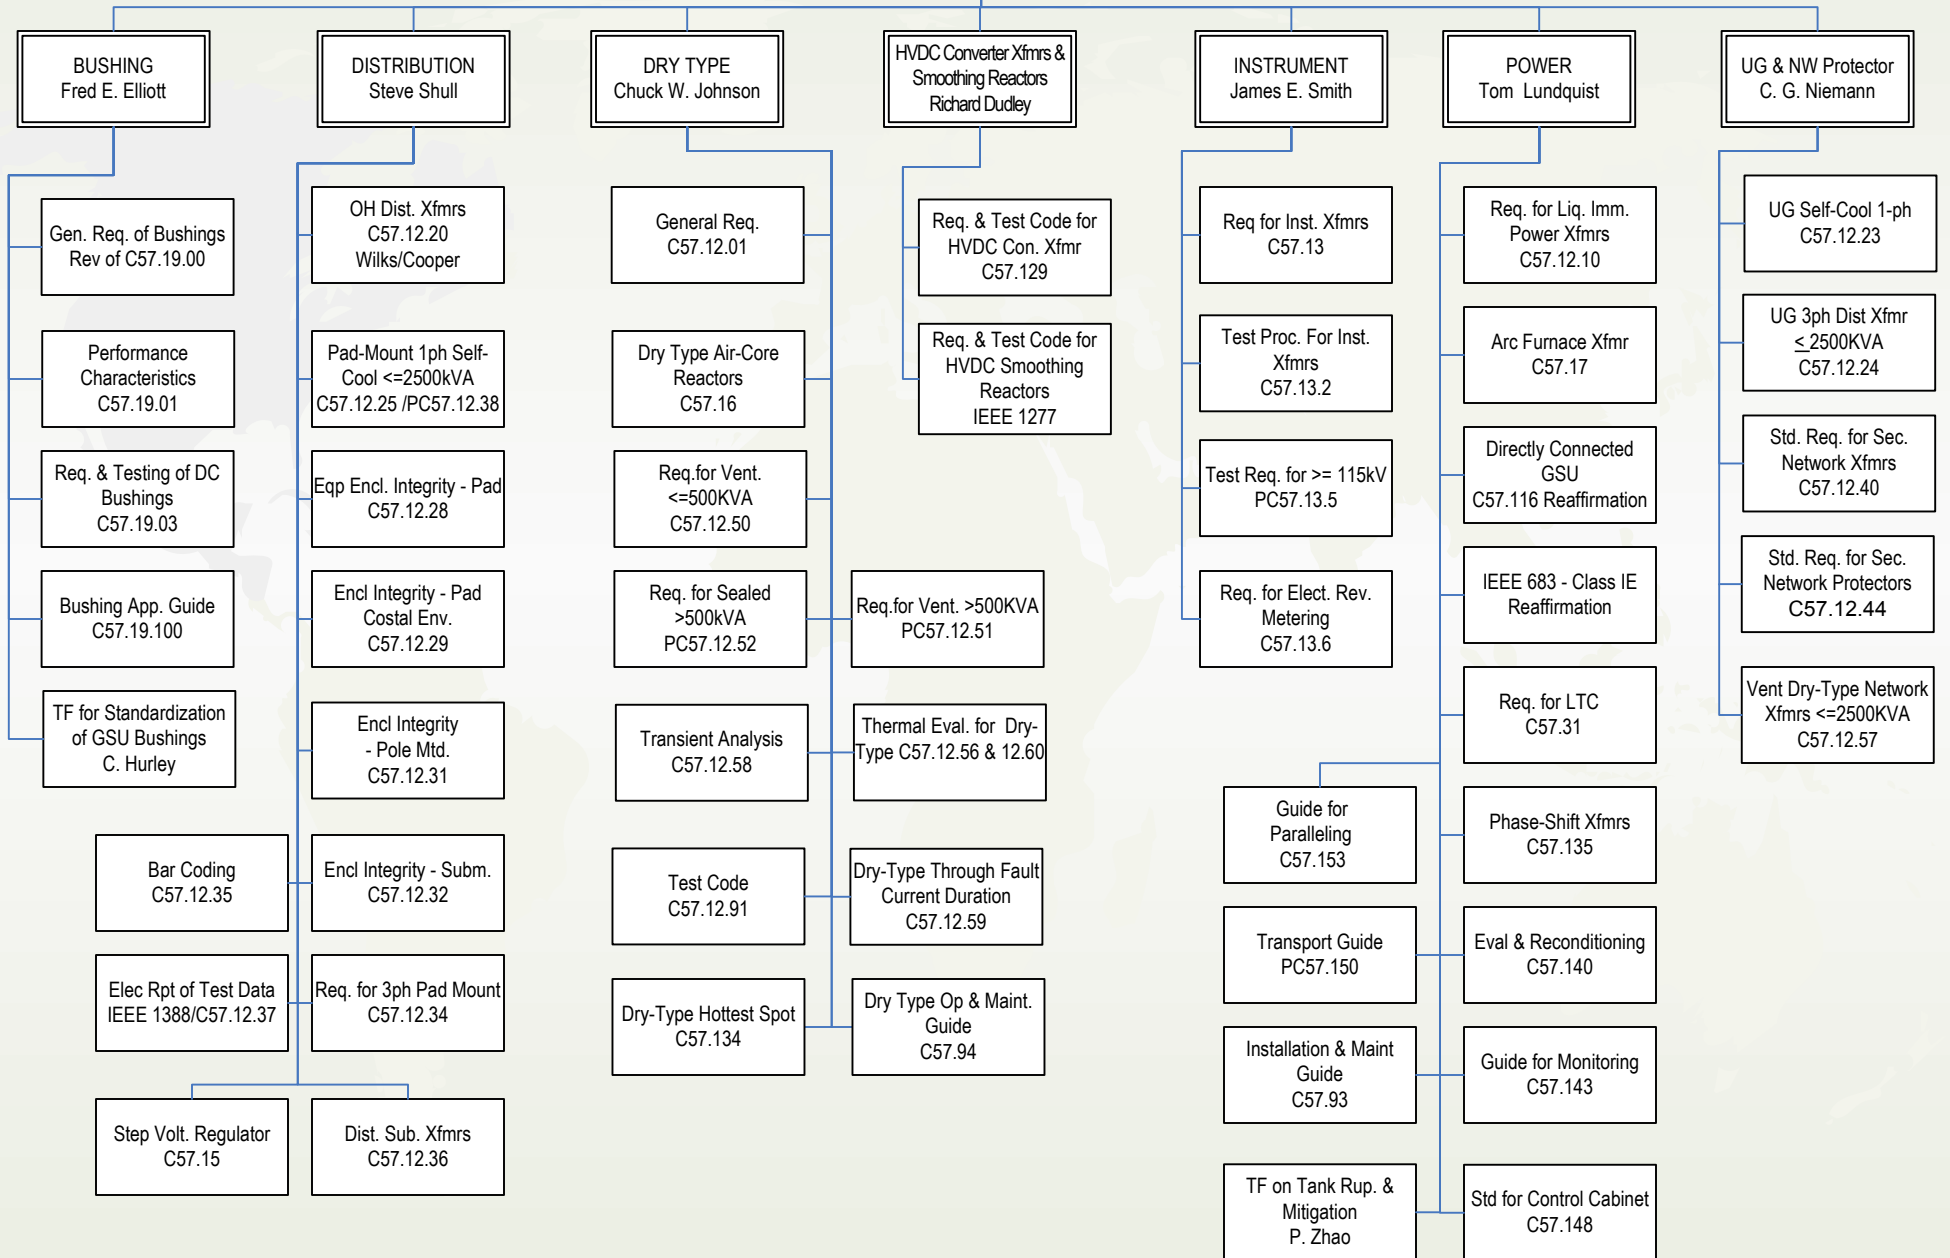

IEEE/PES Transformers Committee - Activity Organization Chart  
 Chair: J. Ed Smith  
 Vice Chair: Bill Chiu Secretary: Don Platts Std. Coordinator: Bill Bartley

IEEE/PES Transformers Committee - Activity Organization Chart  
 Chair: J. Ed Smith  
 Vice Chair: Bill Chiu Secretary: Don Platts Std. Coordinator: Bill Bartley